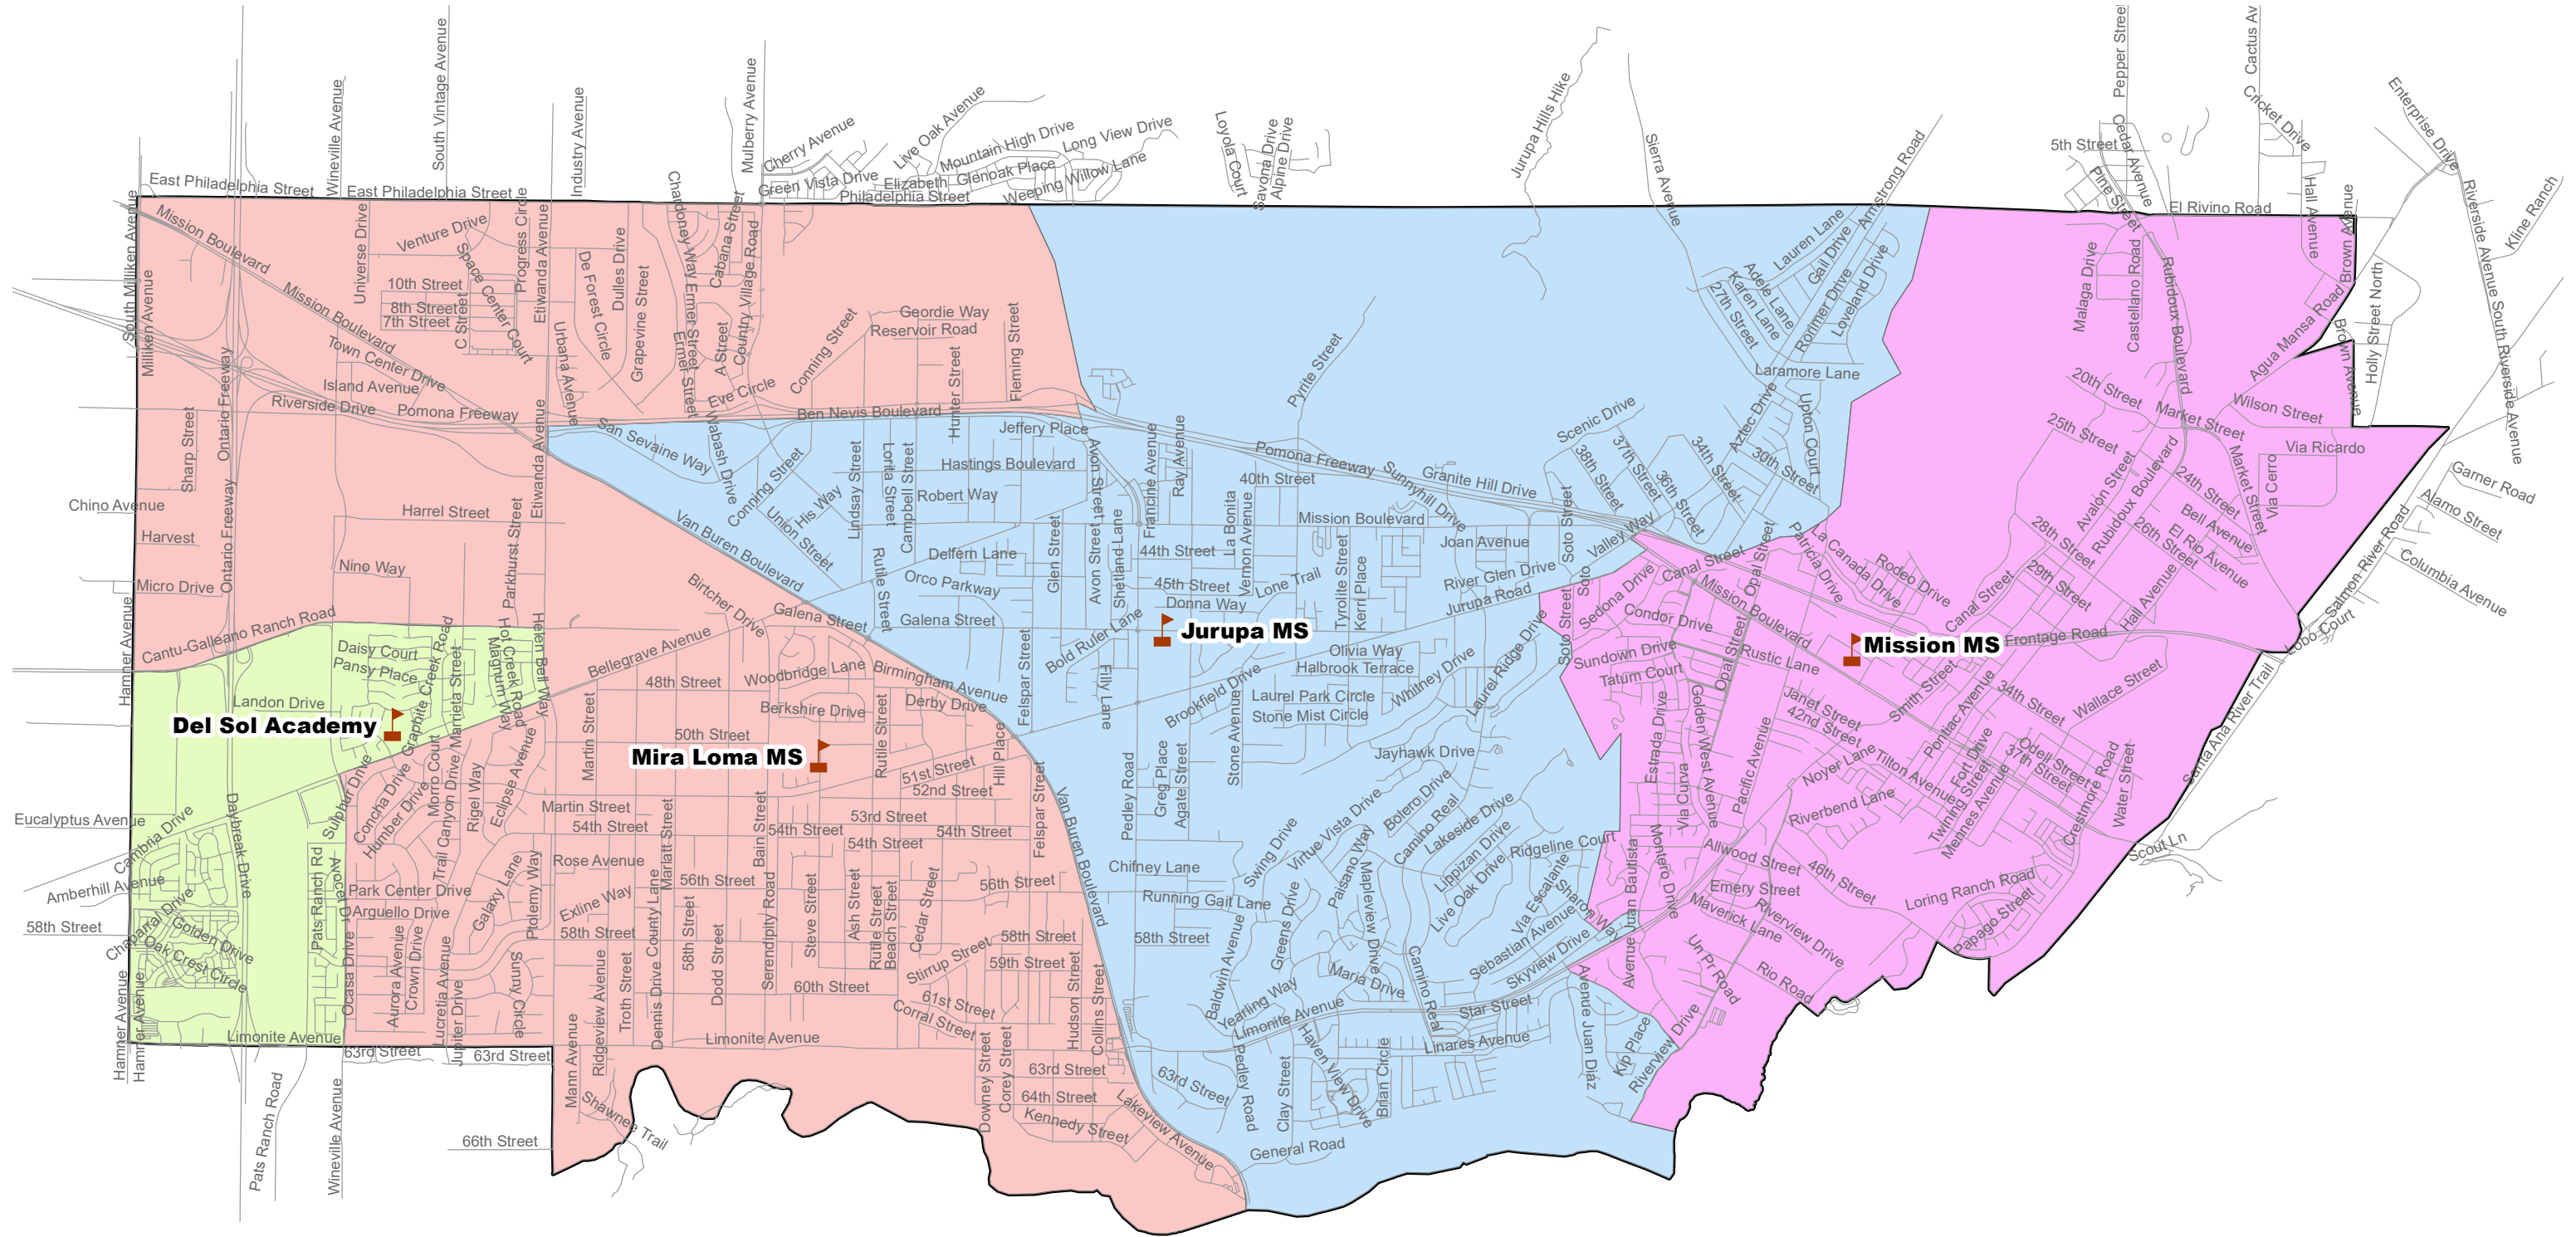

# Jurupa Unified School District

## Middle School Boundaries

- Legend**
- Del Sol Academy
  - Jurupa MS
  - Mira Loma MS
  - Mission MS

0 2 Miles

Created December 2021 by PowerSchool